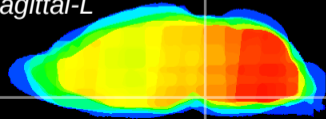

Coronal

Sagittal-R

Sagittal-L

ViBrism: CX05728
Horizontal

Pn