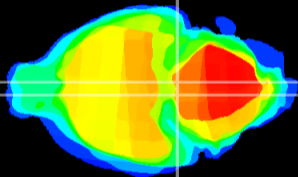

Coronal

Sagittal-R

Sagittal-L

ViBrism: CX05728
Horizontal

Pn