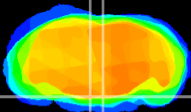

Coronal

Sagittal-R

Sagittal-L

ViBrism: CX05728
Horizontal

Pn