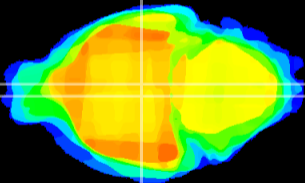

Coronal

Sagittal-R

Sagittal-L

ViBrism: CX05729
Horizontal

DM