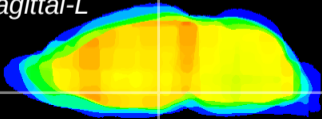

Coronal

Sagittal-R

Sagittal-L

ViBrism: CX05729
Horizontal

DM