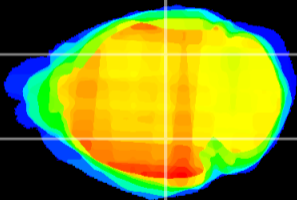

Coronal

Sagittal-R

Sagittal-L

ViBrism: CX05729
Horizontal

LG