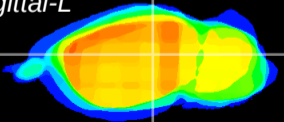

Coronal

Sagittal-R

Sagittal-L

ViBrism: CX05729
Horizontal

LG