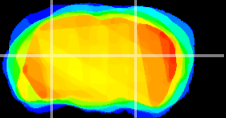

Coronal

Sagittal-R

Sagittal-L

ViBrism: CX05729
Horizontal

LG