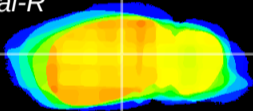

Coronal

Sagittal-R

Sagittal-L

ViBrism: CX05729
Horizontal

LG