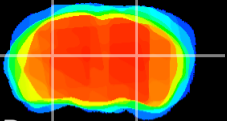

Coronal

Sagittal-R

Sagittal-L

ViBrism: CX05731
Horizontal

LG