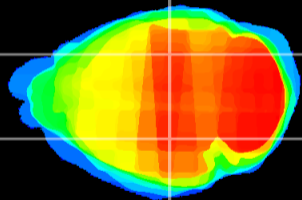

Coronal

Sagittal-R

Sagittal-L

ViBrism: CX05731
Horizontal

LG