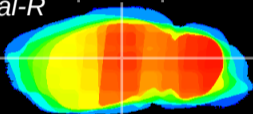

Coronal

Sagittal-R

Sagittal-L

ViBrism: CX05731
Horizontal

LG