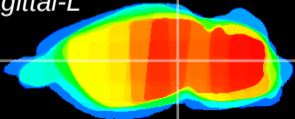

Coronal

Sagittal-R

Sagittal-L

ViBrism: CX05731
Horizontal

MG