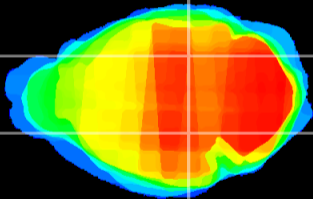

Coronal

Sagittal-R

Sagittal-L

ViBrism: CX05731
Horizontal

MG