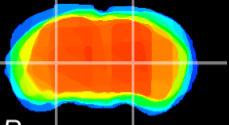

Coronal

Sagittal-R

Sagittal-L

ViBrism: CX05731
Horizontal

MG