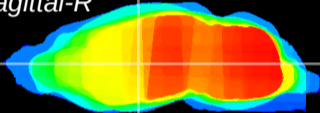

Coronal

Sagittal-R

Sagittal-L

ViBrism: CX05731
Horizontal

VA/VL