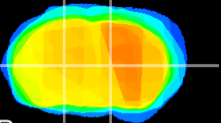

Coronal

Sagittal-R

Sagittal-L

ViBrism: CX05731
Horizontal

VA/VL