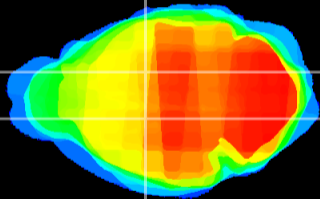

Coronal

Sagittal-R

Sagittal-L

ViBrism: CX05731
Horizontal

VA/VL