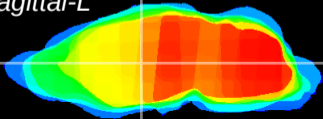

Coronal

Sagittal-R

Sagittal-L

ViBrism: CX05731
Horizontal

VA/VL