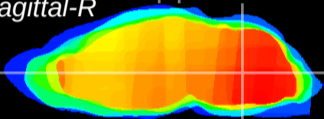

Coronal

Sagittal-R

Sagittal-L

ViBrism: CX05732
Horizontal

MVe