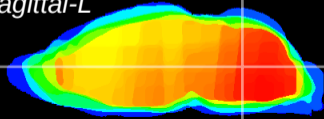

Coronal

Sagittal-R

Sagittal-L

ViBrism: CX05732
Horizontal

MVe