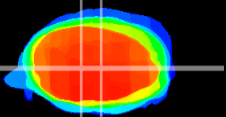

Coronal

Sagittal-R

Sagittal-L

ViBrism: CX05732
Horizontal

MVe