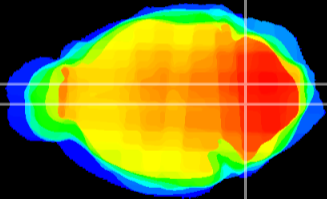

Coronal

Sagittal-R

Sagittal-L

ViBrism: CX05732
Horizontal

MVe