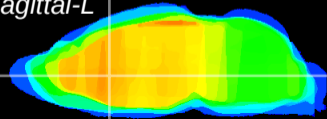

Coronal

Sagittal-R

Sagittal-L

ViBrism: CX05735
Horizontal

LS