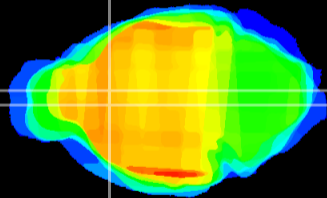

Coronal

Sagittal-R

Sagittal-L

ViBrism: CX05735
Horizontal

LS