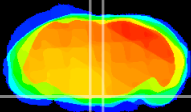

Coronal

Sagittal-R

Sagittal-L

ViBriSM: CX05736
Horizontal

Pn