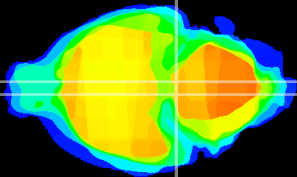

Coronal

Sagittal-R

Sagittal-L

ViBriSM: CX05736
Horizontal

Pn