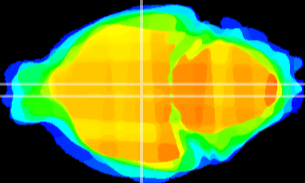

Coronal

Sagittal-R

Sagittal-L

ViBrism: CX05737
Horizontal

DM