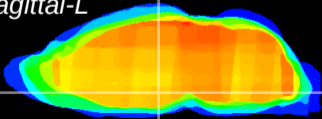

Coronal

Sagittal-R

Sagittal-L

ViBrism: CX05737
Horizontal

DM