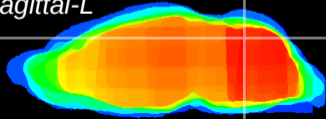

Coronal

Sagittal-R

Sagittal-L

ViBrism: CX05738
Horizontal

Cb vermis