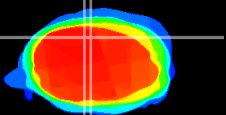

Coronal

Sagittal-R

Sagittal-L

ViBrism: CX05738
Horizontal

Cb vermis