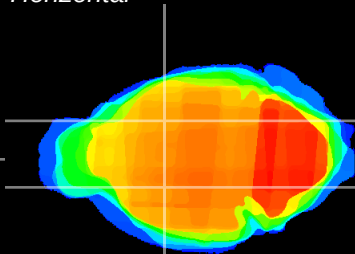

Coronal

Sagittal-R

Sagittal-L

ViBrism: CX05738
Horizontal

GP