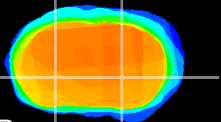

Coronal

Sagittal-R

Sagittal-L

ViBrism: CX05738
Horizontal

GP