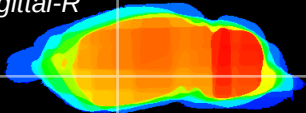

Coronal

Sagittal-R

Sagittal-L

ViBrism: CX05738
Horizontal

GP