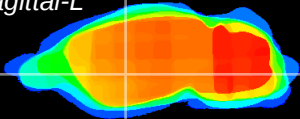

Coronal

Sagittal-R

Sagittal-L

ViBrism: CX05738
Horizontal

GP