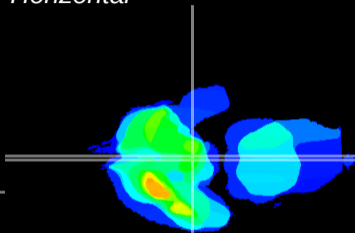

Coronal

Sagittal-R

Sagittal-L

ViBrism: CX05742
Horizontal

ME