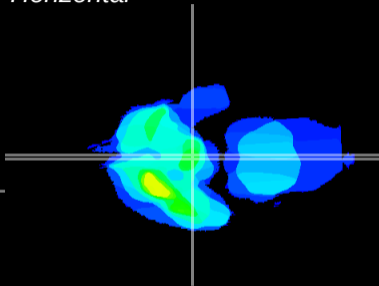

Coronal

Sagittal-R

Sagittal-L

ViBrism: CX05744
Horizontal

ME