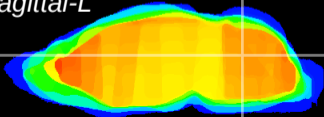

Coronal

Sagittal-R

Sagittal-L

ViBrism: CX05746
Horizontal

Cb nucleus