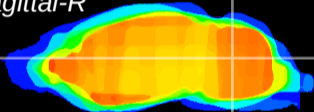

Coronal

Sagittal-R

Sagittal-L

ViBrism: CX05746
Horizontal

Cb nucleus