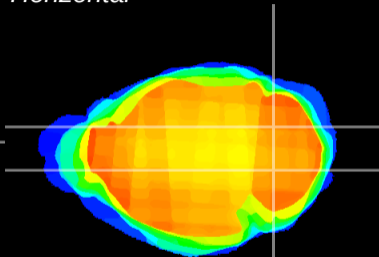

Coronal

Sagittal-R

Sagittal-L

ViBrism: CX05746
Horizontal

Cb nucleus