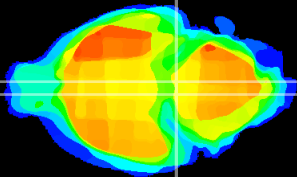

Coronal

Sagittal-R

Sagittal-L

ViBriSM: CX05746
Horizontal

Pn