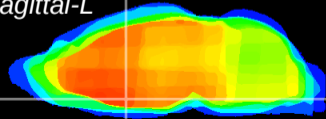

Coronal

Sagittal-R

Sagittal-L

ViBrism: CX05747
Horizontal

MPA