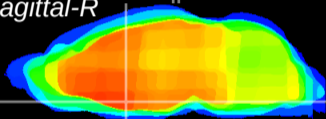

Coronal

Sagittal-R

Sagittal-L

ViBrism: CX05747
Horizontal

MPA