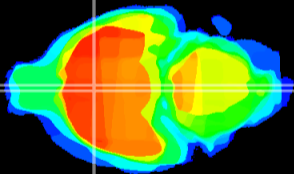

Coronal

Sagittal-R

Sagittal-L

ViBrism: CX05747
Horizontal

MPA