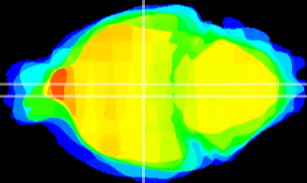

Coronal

Sagittal-R

Sagittal-L

ViBrism: CX05753
Horizontal

DM