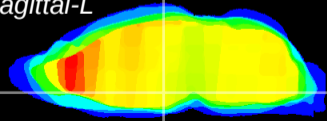

Coronal

Sagittal-R

Sagittal-L

ViBrism: CX05753
Horizontal

DM