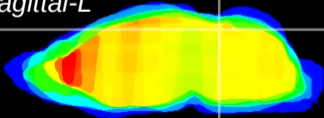

Coronal

Sagittal-R

Sagittal-L

ViBrism: CX05753
Horizontal

IC