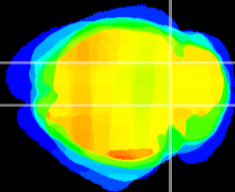

Coronal

Sagittal-R

Sagittal-L

ViBrism: CX05753
Horizontal

IC