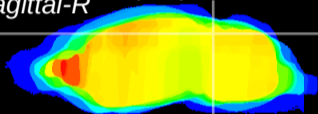

Coronal

Sagittal-R

Sagittal-L

ViBrism: CX05753
Horizontal

IC