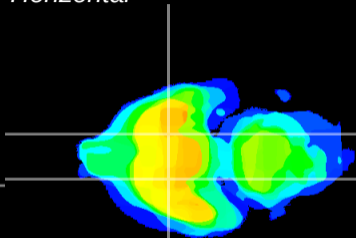

Coronal

Sagittal-R

Sagittal-L

ViBriSM: CX05754
Horizontal

S0