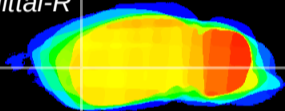

Coronal

Sagittal-R

Sagittal-L

ViBriSM: CX05757
Horizontal

CPU lateral