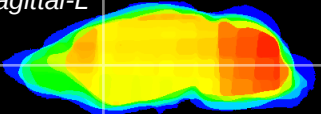

Coronal

Sagittal-R

Sagittal-L

ViBris: CX05757  
Horizontal

CPU medial