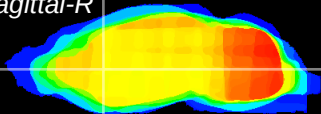

Coronal

Sagittal-R

Sagittal-L

ViBris: CX05757  
Horizontal

CPU medial