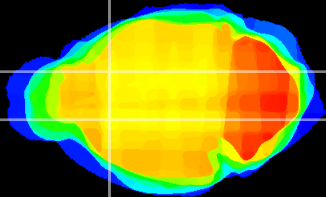

Coronal

Sagittal-R

Sagittal-L

ViBris: CX05757  
Horizontal

CPU medial