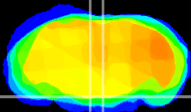

Coronal

Sagittal-R

Sagittal-L

ViBrism: CX05757
Horizontal

Pn