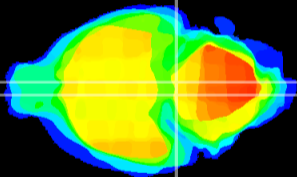

Coronal

Sagittal-R

Sagittal-L

ViBrism: CX05757
Horizontal

Pn