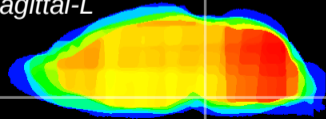

Coronal

Sagittal-R

Sagittal-L

ViBrism: CX05757
Horizontal

Pn