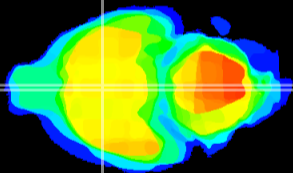

Coronal

Sagittal-R

Sagittal-L

ViBrism: CX05757  
Horizontal

SPa ventral