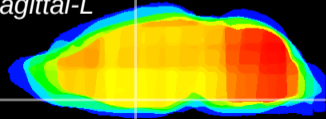

Coronal

Sagittal-R

Sagittal-L

ViBrism: CX05757  
Horizontal

SPa ventral