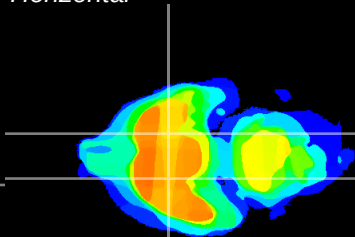

Coronal

Sagittal-R

Sagittal-L

ViBrism: CX05761
Horizontal

S0