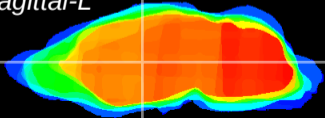

Coronal

Sagittal-R

Sagittal-L

ViBrism: CX05767
Horizontal

VA/VL