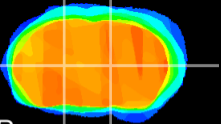

Coronal

Sagittal-R

Sagittal-L

ViBrism: CX05767
Horizontal

VA/VL