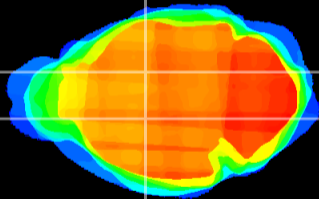

Coronal

Sagittal-R

Sagittal-L

ViBrism: CX05767
Horizontal

VA/VL