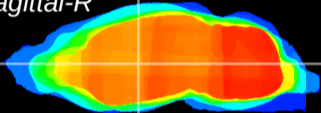

Coronal

Sagittal-R

Sagittal-L

ViBrism: CX05767
Horizontal

VA/VL