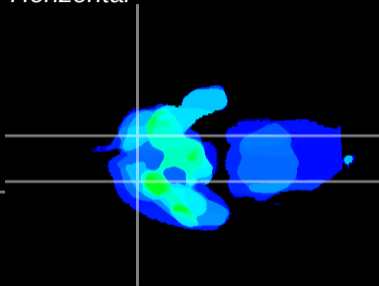

Coronal

Sagittal-R

Sagittal-L

ViBrism: CX05770
Horizontal

Tu