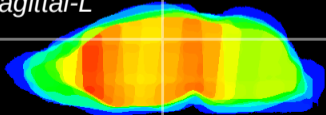

Coronal

Sagittal-R

Sagittal-L

ViBrism: CX05779
Horizontal

DG