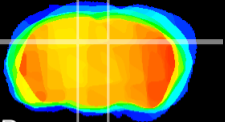

Coronal

Sagittal-R

Sagittal-L

ViBrism: CX05779
Horizontal

DG