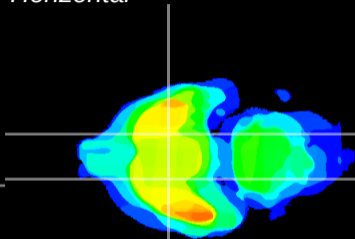

Coronal

Sagittal-R

Sagittal-L

ViBrism: CX05784
Horizontal

S0