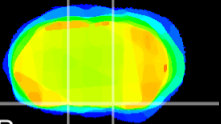

Coronal

Sagittal-R

Sagittal-L

ViBrism: CX05784
Horizontal

S0