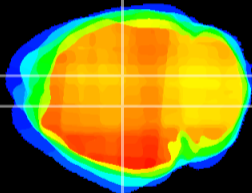

Coronal

Sagittal-R

Sagittal-L

ViBrism: CX05794
Horizontal

DG