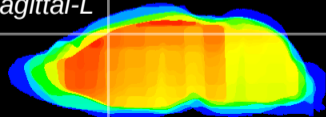

Coronal

Sagittal-R

Sagittal-L

ViBrism: CX05799
Horizontal

Cx motor