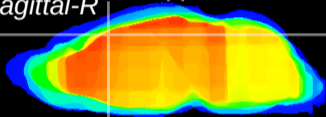

Coronal

Sagittal-R

Sagittal-L

ViBrism: CX05799
Horizontal

Cx motor