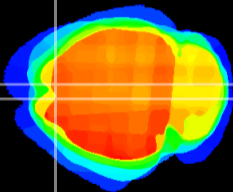

Coronal

Sagittal-R

Sagittal-L

ViBrism: CX05799
Horizontal

Cx motor