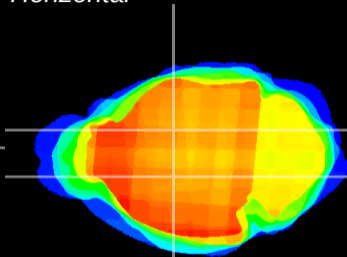

Coronal

Sagittal-R

Sagittal-L

ViBrism: CX05799
Horizontal

VA/VL