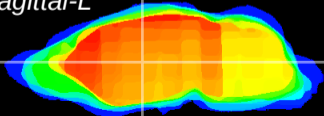

Coronal

Sagittal-R

Sagittal-L

ViBrism: CX05799
Horizontal

VA/VL