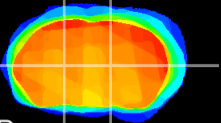

Coronal

Sagittal-R

Sagittal-L

ViBrism: CX05799
Horizontal

VA/VL