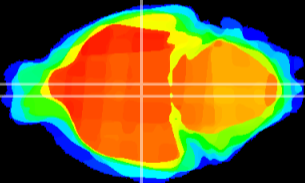

Coronal

Sagittal-R

Sagittal-L

ViBrism: CX05801
Horizontal

DM