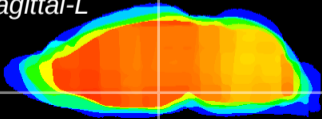

Coronal

Sagittal-R

Sagittal-L

ViBrism: CX05801
Horizontal

DM