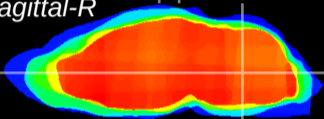

Coronal

Sagittal-R

Sagittal-L

ViBrism: CX05805
Horizontal

MVe