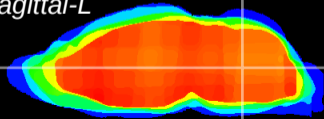

Coronal

Sagittal-R

Sagittal-L

ViBrism: CX05805
Horizontal

MVe