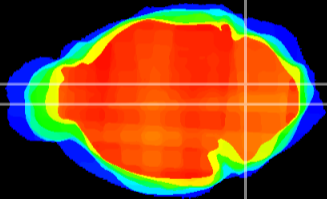

Coronal

Sagittal-R

Sagittal-L

ViBrism: CX05805
Horizontal

MVe