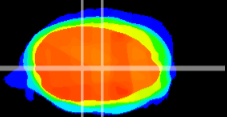

Coronal

Sagittal-R

Sagittal-L

ViBrism: CX05805
Horizontal

MVe