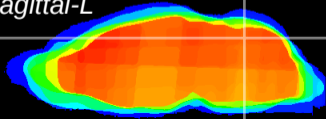

Coronal

Sagittal-R

Sagittal-L

ViBrism: CX05809
Horizontal

Cb vermis