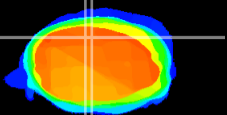

Coronal

Sagittal-R

Sagittal-L

ViBrism: CX05809
Horizontal

Cb vermis