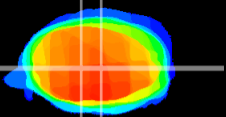

Coronal

Sagittal-R

Sagittal-L

ViBrism: CX05811
Horizontal

MVe