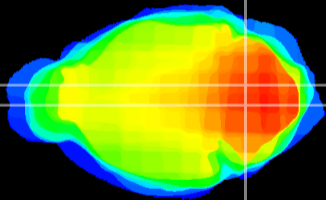

Coronal

Sagittal-R

Sagittal-L

ViBrism: CX05811
Horizontal

MVe