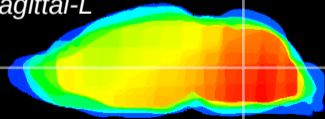

Coronal

Sagittal-R

Sagittal-L

ViBrism: CX05811
Horizontal

MVe