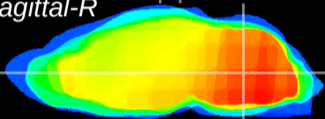

Coronal

Sagittal-R

Sagittal-L

ViBrism: CX05811
Horizontal

MVe