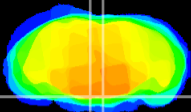

Coronal

Sagittal-R

Sagittal-L

ViBrism: CX05811
Horizontal

Pn