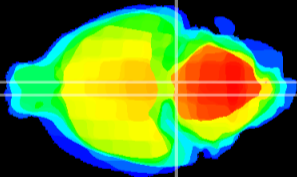

Coronal

Sagittal-R

Sagittal-L

ViBrism: CX05811
Horizontal

Pn