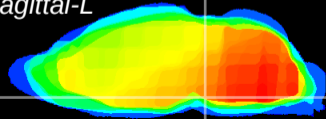

Coronal

Sagittal-R

Sagittal-L

ViBrism: CX05811
Horizontal

Pn