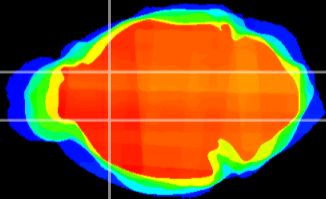

Coronal

Sagittal-R

Sagittal-L

ViBriSM: CX05814
Horizontal

CPU medial