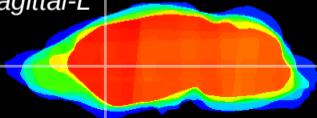

Coronal

Sagittal-R

Sagittal-L

ViBriSM: CX05814
Horizontal

CPU medial