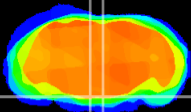

Coronal

Sagittal-R

Sagittal-L

ViBrism: CX05815
Horizontal

Pn