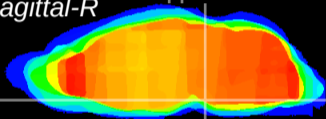

Coronal

Sagittal-R

Sagittal-L

ViBrism: CX05815
Horizontal

Pn