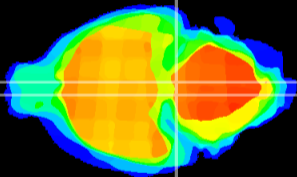

Coronal

Sagittal-R

Sagittal-L

ViBrism: CX05815
Horizontal

Pn