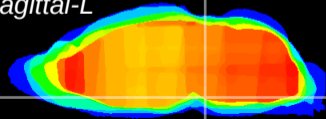

Coronal

Sagittal-R

Sagittal-L

ViBrism: CX05815
Horizontal

Pn