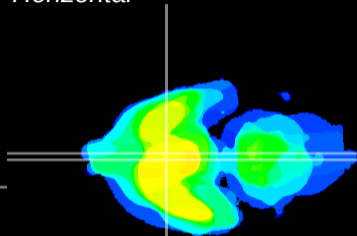

Coronal

Sagittal-R

Sagittal-L

ViBrism: CX05817
Horizontal

SCN