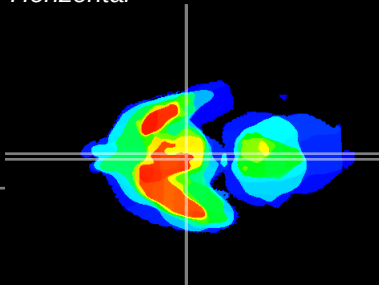

Coronal

Sagittal-R

Sagittal-L

ViBrism: CX05824
Horizontal

Arc