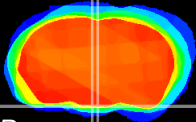

Coronal

Sagittal-R

Sagittal-L

ViBrism: CX05824
Horizontal

Arc