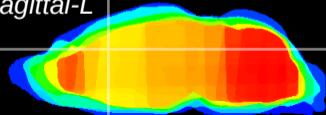

Coronal

Sagittal-R

Sagittal-L

ViBrism: CX05831  
Horizontal

Cx cingulate