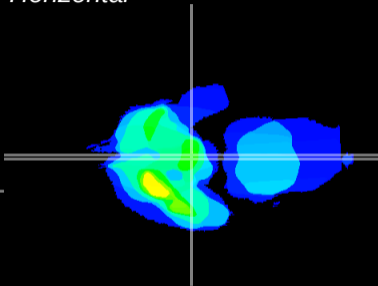

Coronal

Sagittal-R

Sagittal-L

ViBrism: CX05831
Horizontal

ME