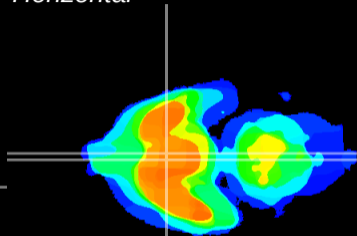

Coronal

Sagittal-R

Sagittal-L

ViBrisM: CX05834  
Horizontal

SCN