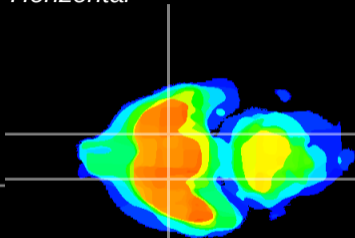

Coronal

Sagittal-R

Sagittal-L

ViBrisM: CX05834  
Horizontal

S0