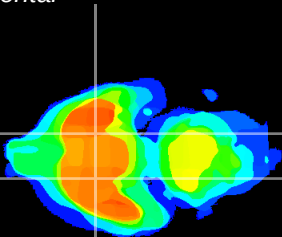

Coronal

Sagittal-R

Sagittal-L

ViBrisM: CX05843
Horizontal

S0