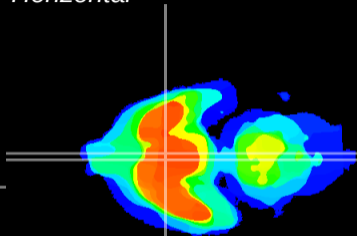

Coronal

Sagittal-R

Sagittal-L

ViBriSM: CX05845
Horizontal

SCN