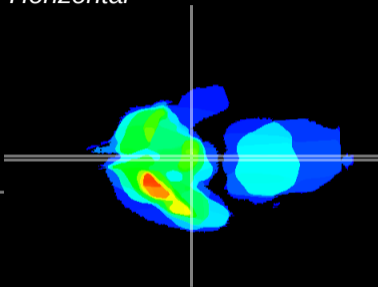

Coronal

Sagittal-R

Sagittal-L

ViBrism: CX05847
Horizontal

ME