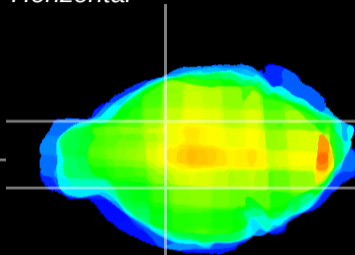

Coronal

Sagittal-R

Sagittal-L

ViBrisM: CX05854
Horizontal

GP