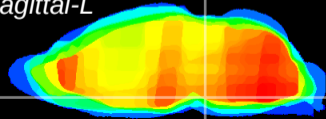

Coronal

Sagittal-R

Sagittal-L

ViBrism: CX05856
Horizontal

Pn