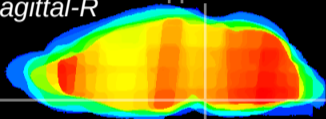

Coronal

Sagittal-R

Sagittal-L

ViBrism: CX05856
Horizontal

Pn