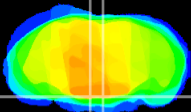

Coronal

Sagittal-R

Sagittal-L

ViBrism: CX05856
Horizontal

Pn