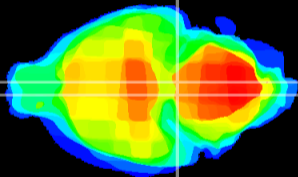

Coronal

Sagittal-R

Sagittal-L

ViBrism: CX05856
Horizontal

Pn